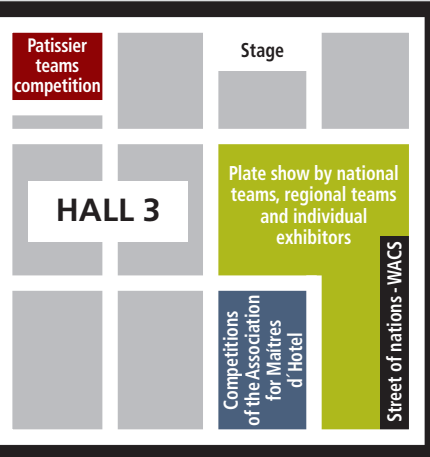

OUTDOOR AREA

SERVICE ENTRANCE

Airport

OUTDOOR AREA

WEST ENTRANCE

Plate deliveries

Kitchen deliveries

Plate deliveries

Legend

- NT National teams
- NJT National junior teams
- CCT Community catering teams

Kitchen deliveries

Express-way

TRAM 2|7

MESSE

NORTH

Congress Center

Set tables of the VSR

EXIT

MAIN ENTRANCE FOR VISITORS

City center

ICE

P EAST

GOTHAER STR.

B7