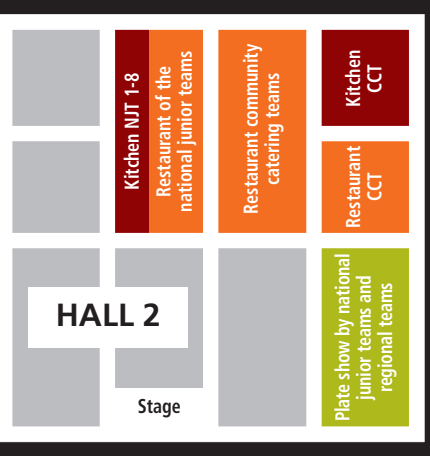

OUTDOOR AREA

SERVICE ENTRANCE

Airport

OUTDOOR AREA

WEST ENTRANCE

Plate deliveries

Kitchen deliveries

Plate deliveries

Legend

- NT National teams
- NJT National junior teams
- CCT Community catering teams

Kitchen deliveries

Express-way

TRAM 2|7

MESSE

NORTH

Congress Center

Set tables of the VSR

EXIT

MAIN ENTRANCE FOR VISITORS

City center

ICE

P EAST

GOTHAER STR.

B7